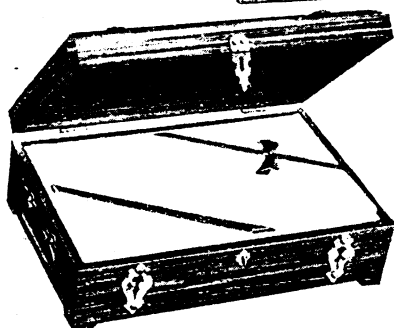

1232M1 Length, 5¾ in. For men

1232M2 Length, 4¾ in. For women

With \$6 Purchase or Coupons

Good looking and, most important, writes smoothly and easily. Streamline barrel of attractive mottled jade-green unbreakable composition. Gold-plated clip, filling lever and band on cap. No. 6-size pen. Convenient size which men like. 5½ in. long. Mlg. wt. 3 oz.

3530 \$4 Purchase With \$4 or Coupons

Genuine Cedar Chest with Key

A beautiful, oval top cedar chest in natural finish, trimmed with brass straps and equipped with two brass handles, padlock and key. Contains 24 sheets of white Vellum stationery and 24 envelopes to match. Paper is ribbon tied. The chest is very useful for handkerchiefs, gloves or trinkets after the stationery has been used. Size of chest over all, 12 x 7½ x 3½. Mailing weight 3 lbs.